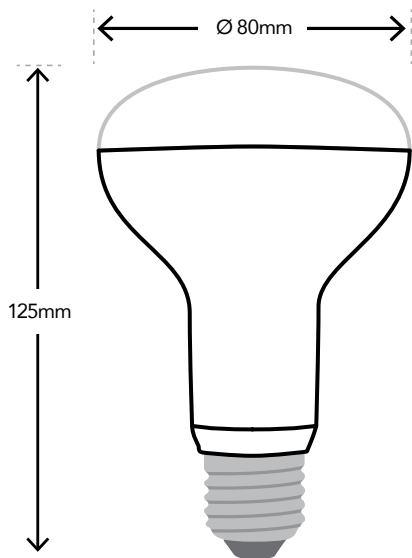

## R80 7.5W Dimmable LED Globes

CAT NO. LR80023KD, LR80024KD

LR80023KD

LR80024KD

Cat No	LR80023KD	LR80024KD
Description	R80 Globe Warm White	R80 Globe Cool White
Supply voltage	230-240V a.c. 50 Hz	
Colour	White	
Power output	7.5W	
Lumens output	650lm	690lm
Head efficacy	86lm/w	92lm/w
CRI	80+	
Beam angle	110°	
Lifespan	25,000h	
Dimmable	Yes - Trailing edge dimmers	
Light colour	3,000K Warm White nominal	4,000K Cool White nominal
Base	Edison Screw E27	
Dimension	80mm Ø x 125mm H	
Warranty	3 years	

# R80 7.5W Dimmable LED Globes

CAT NO. LR80023KD, LR80024KD

Single product (QTY1)			
Cat No	Dimensions	Weight	Barcode
LR80023KD	81W x 130H x 81D mm	0.1kg	9321001449362
LR80024KD	81W x 130H x 81D mm	0.1kg	9321001449379

Inner box (QTY10)			
Cat No	Dimensions	Weight	Barcode
LR80023KD	170W x 420H x 138D mm	1.01kg	9321001451754
LR80024KD	170W x 420H x 138D mm	1.01kg	9321001451761

Outer box (QTY60)			
Cat No	Dimensions	Weight	Barcode
LR80023KD	800W x 450H x 425D mm	6.8kg	9321001451778
LR80024KD	800W x 450H x 425D mm	6.8kg	9321001451785